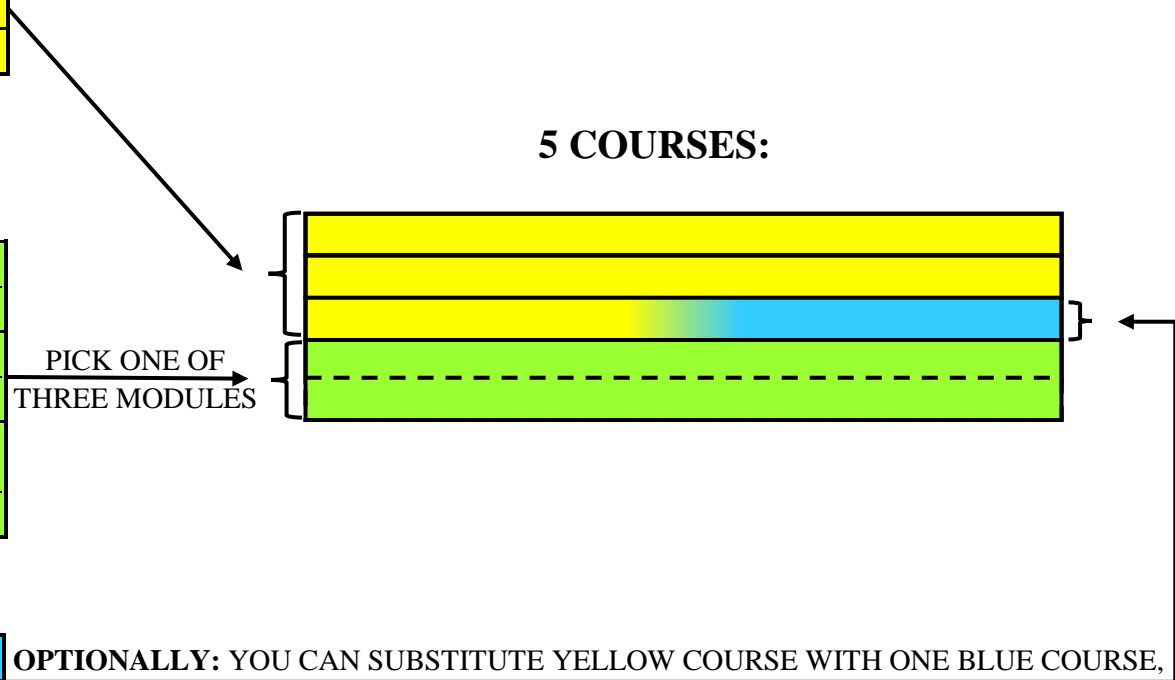

| | | |
|----|---|--------|
| E1 | 64121 Energy and Environment (Čepin) | 5 ECTS |
| E2 | 64156 Control Engineering (Ambrožič, Nedeljković) | 7 ECTS |

5 COURSES:

*You can replace yellow course with one blue course, if it is compatible with your schedule (that means that the execution of blue course is not performed in parallel with other selected courses)