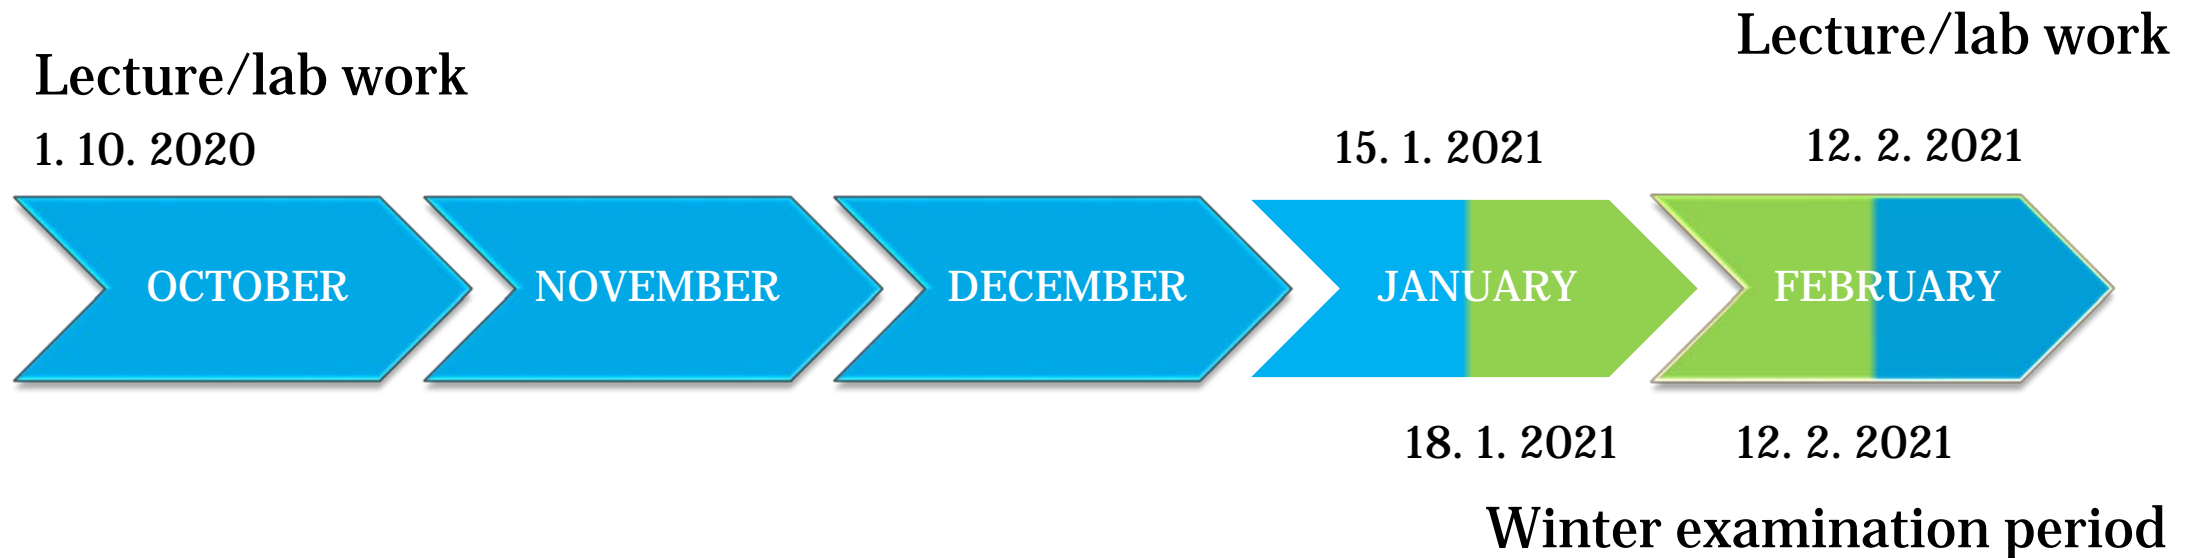

WELCOME TO

University of Ljubljana

*Faculty of **Electrical Engineering***

PROGRAM FOR THE DAY

- Official welcome!
- Important information

Winter semester 2020/2021

Summer semester 2020/2021

Organization of exam terms

2. step: under Program/Letnik/Smer select
ERASMUS COURSE!

The screenshot shows the WTT (Wise Timetable) interface. At the top, there are navigation tabs for 'Učni delavnice', 'Program/Letnik/Smer', 'Skupine', 'Letniki', 'Previdni', and 'Previdni'. The 'Program/Letnik/Smer' tab is selected, and a dropdown menu is open, showing 'ERASMUS COURSE' selected. Below the navigation, there is a section titled 'Izberite udeležence pouka zgoraj (+). Za več informacij je gumb "Pomoč".' followed by a grid of course offerings for various dates from Friday, 14.10.2010 to Friday, 19.12.2010. The grid shows course names, lecturers, and room numbers.

This screenshot shows the WTT interface after selecting an ERASMUS course. The 'Program/Letnik/Smer' dropdown menu is now set to 'ERASMUS COURSE'. The main grid displays a detailed view of the course offerings, including course names like 'Ljudski faktorji', 'Energijske sisteme', and 'Električne moči', along with lecturers and room numbers. The grid is organized by date, showing the schedule for the selected course.