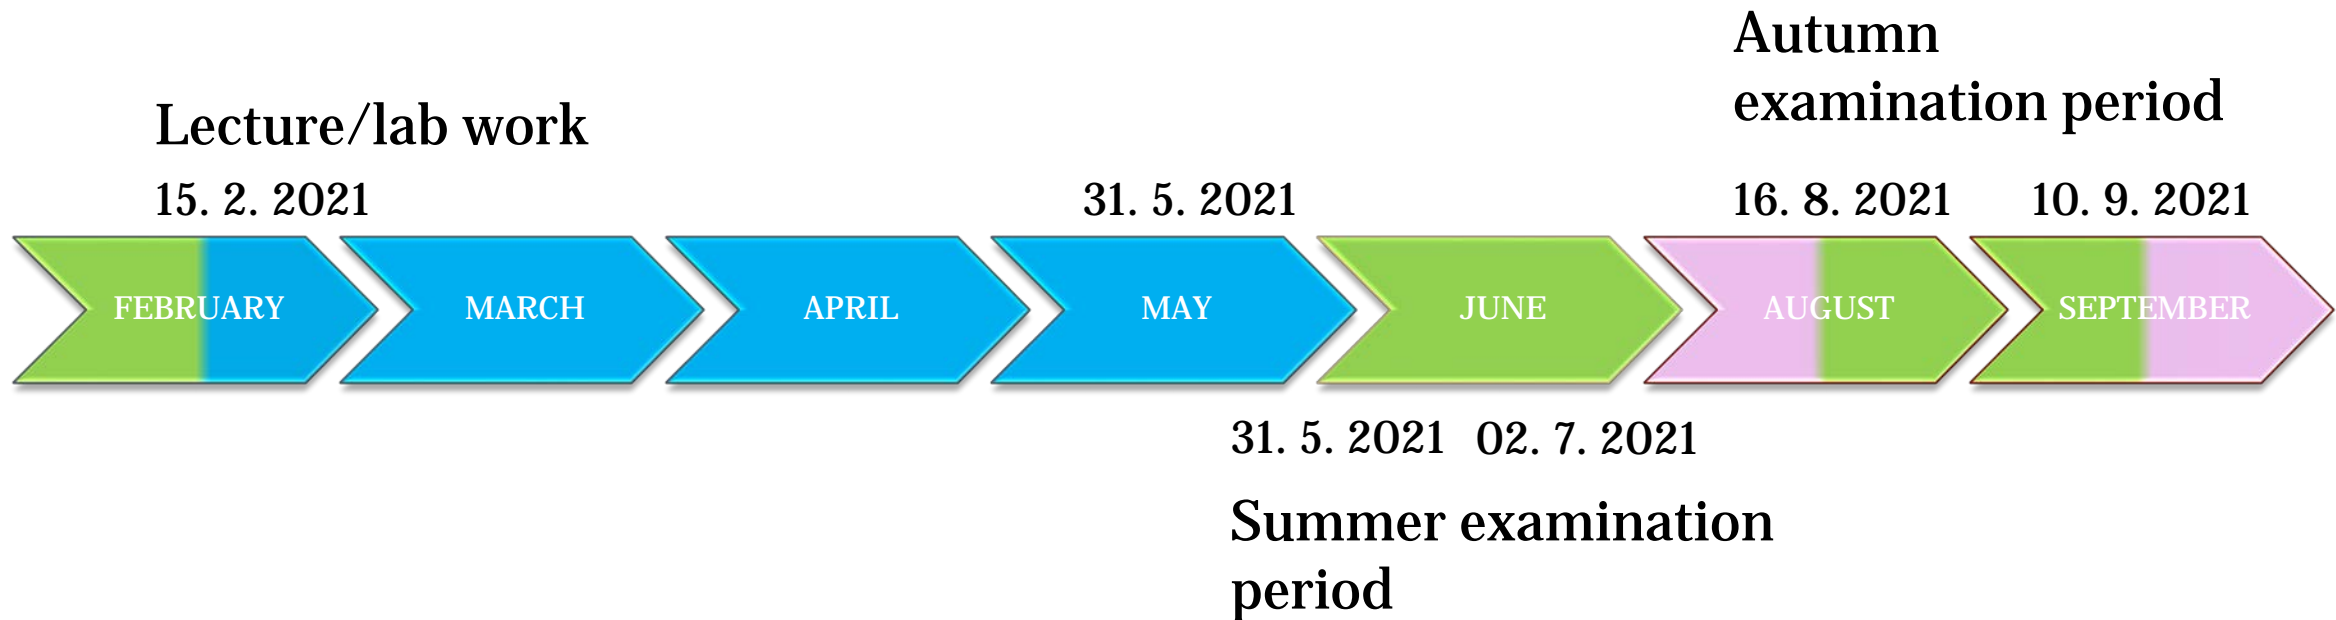

WELCOME TO

University of Ljubljana

*Faculty of **Electrical Engineering***

PROGRAM FOR THE DAY

- Official welcome!
- Important information

Winter semester 2020/2021

Summer semester 2020/2021

Organization of exam terms

2. step: under Program/Letnik/Smer select
ERASMUS COURSE!

The screenshot shows the WTT (Wise Timetable) interface. At the top, there are navigation tabs for 'Učni delavnice', 'Program/Letnik/Smer', 'Skupine', 'Letniki', 'Previdni', and 'Previdni'. The 'Program/Letnik/Smer' tab is selected, and a dropdown menu is open, showing 'ERASMUS COURSE' selected. Below the navigation, there is a section titled 'Izberite udeležence pouka zgoraj (+). Za več informacij je gumb "Pomoč".' followed by a grid of course offerings for various dates from Friday, 14.10.2010 to Friday, 19.12.2010. The grid shows course names, lecturers, and room numbers.