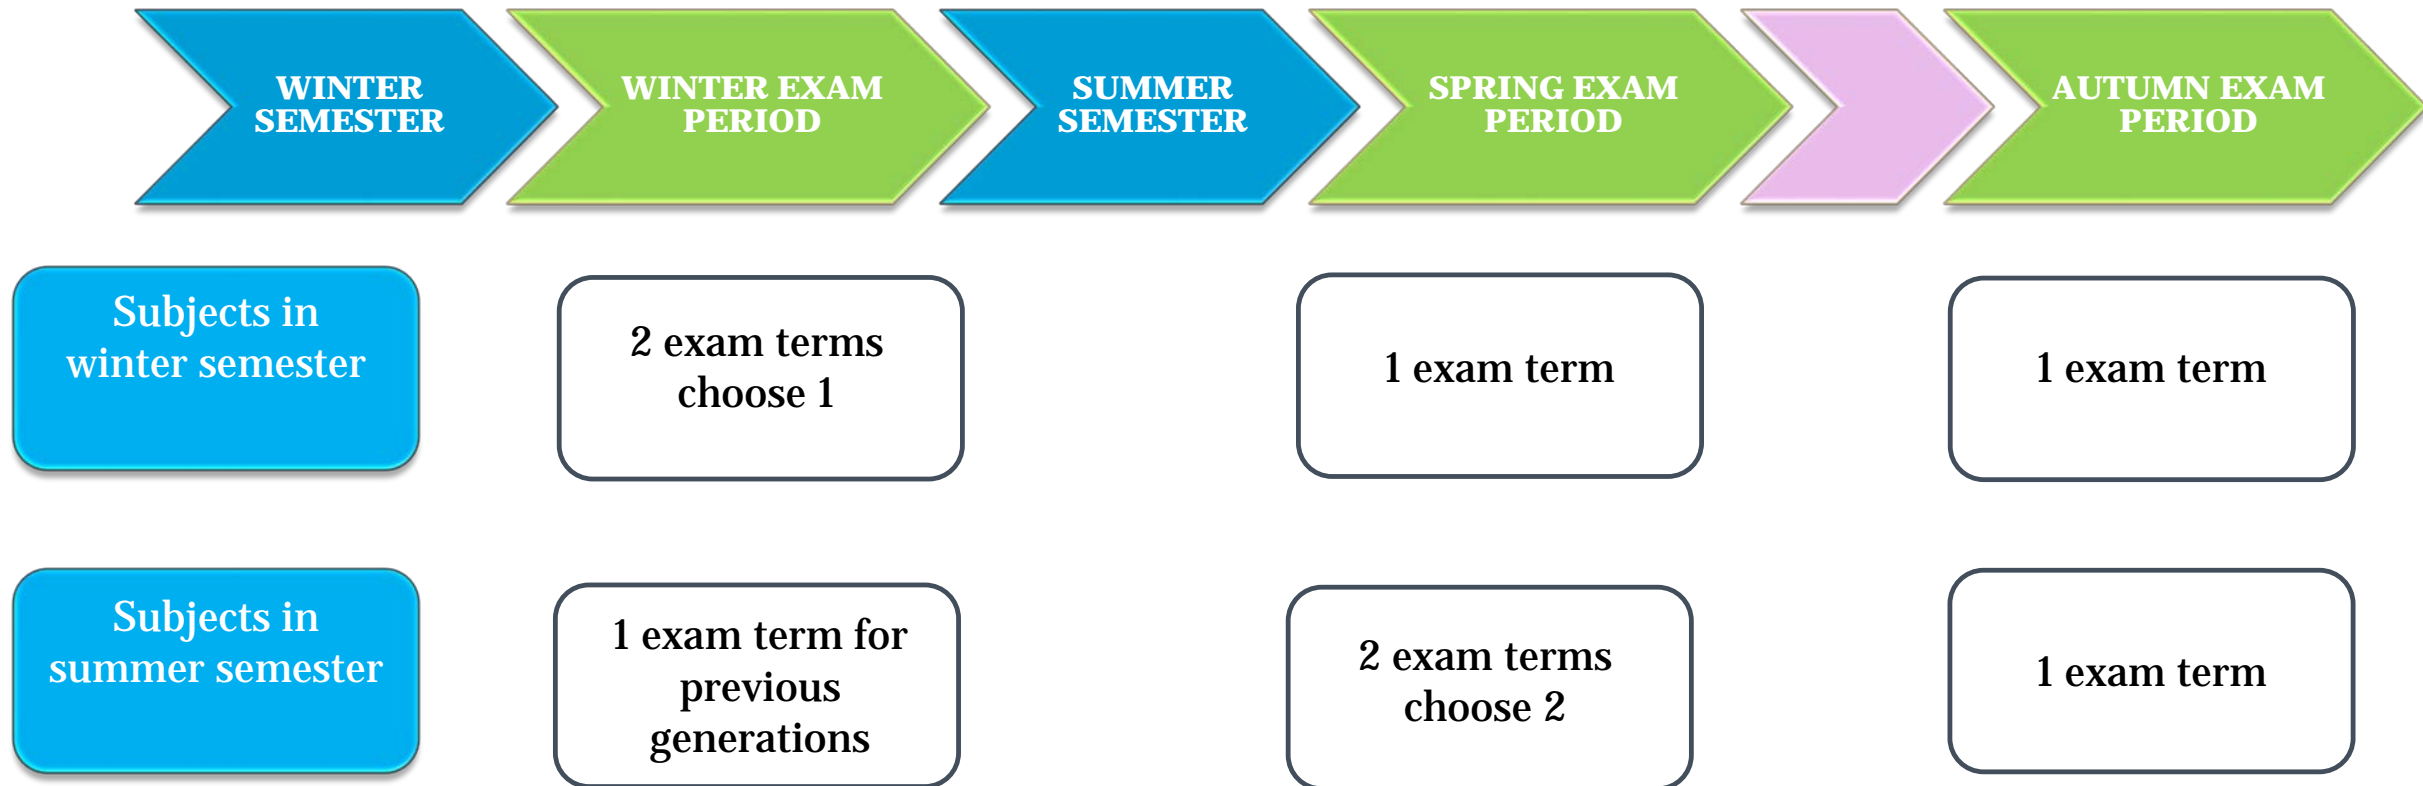

Organization of exam terms