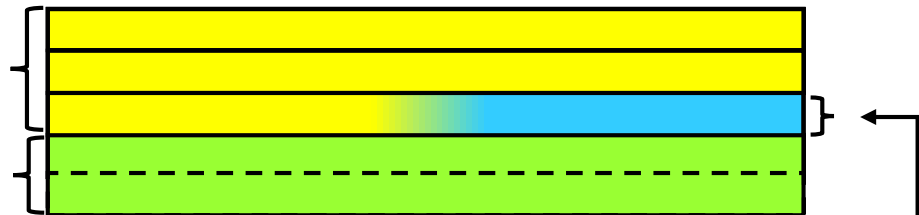

Summer Semester

E1	64236 Robot Control (Mihelj)
E2	64231 Electric Servo Systems (Ambrožič)
E3	64243 Operations Research in Telecommunications (Košir)

MODULE A	64258 Intelligent Systems in Decision Support (Škrjanc)
	64259 Identification (Blažič)
MODULE C	64262 Robot-Human Interaction (Mihelj, Ude)
	64263 Biomechanics (Kamnik)
MODULE E	64266 Alternative Sources of Electrical Energy and Energy Markets (Čepin, Pantoš)
	64267 Power Engineering (Mihalič)

C1	64121 Energy and Environment (Čepin)
C2	64156 Control Engineering (Ambrožič, Nedeljković)

5 COURSES:

SELECT ONE OF
THREE MODULES

OPTIONALLY: SUBSTITUTE YELLOW COURSE WITH ONE BLUE COURSE,
IF THE TIMETABLE OF THE SELECTED BLUE COURSE DOES NOT OVERLAP WITH
THE REST OF THE SELECTION*

*One yellow course may be substituted with a blue one, if there is no timetable overlap with other selected courses.

Examples: summer semester

Example 1:

E1	64236 Robot Control (Mihelj)
E2	64231 Electric Servo Systems (Ambrožič)
E3	64243 Operations Research in Telecommunications (Košir)
MODULE A	64258 Intelligent Systems in Decision Support (Škrjanc)
	64259 Identification (Blažič)